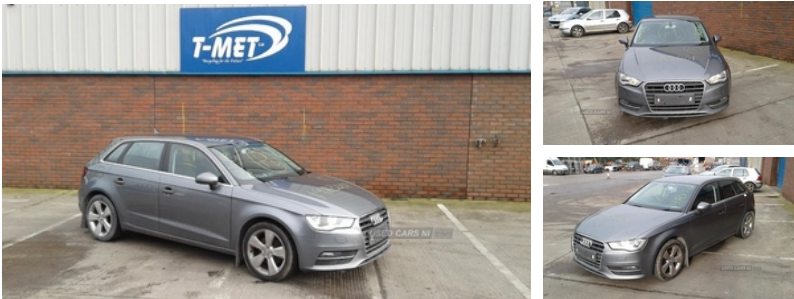

84 Armagh Road,, Dungannon, BT71 7JA
Option 3: 02837549092

Audi A3 1.6 TDI 110 Sport 5dr | May 2015

Engine and gearbox are both in good working condition as are the rest of the parts that are still available. For any queries on a part for this car or any other particular car give T-met a call on 028 37 549092 option 3. Breaking a wide range of cars with hundreds in stock

Fuel Type:	Diesel
Transmission:	Manual
Colour:	Grey
Engine Size:	1598
CO2 Emission:	99
Tax Band:	A (£0 p/a)
Body Style:	Hatchback
Insurance group:	17E
Reg:	BSZ3912

Technical Specs

DIMENSIONS	
Length:	4310mm
Width:	1785mm
Height:	1425mm
Seats:	5
Luggage Capacity (Seats Up):	380L
Gross Weight:	1820KG
Max. Loading Weight:	560KG
PERFORMANCE & ECONOMY	
Fuel Consum. (Urban Cold):	60.1MPG
Fuel Consum. (Extra Urban):	78.5MPG
Fuel Consum. (Combined):	70.6MPG
Fuel Tank Capacity:	50L
Number Of Gears:	6 SPEED
Top Speed:	124MPH
Acceleration 0-100 km/h:	10.7s
Engine Power BHP:	108BHP