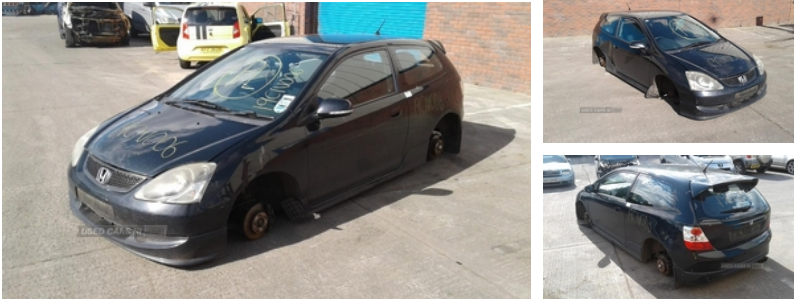

Honda Civic 1.6 i-VTEC Sport 3dr | Mar 2005

Engine and gearbox are both in good working condition as are the rest of the parts that are still available. For any queries on a part for this car or any other particular car give T-met a call on 028 37 549092 option 3. Breaking a wide range of cars with hundreds in stock

Fuel Type:	Petrol
Transmission:	Manual
Colour:	Black
Engine Size:	1590
CO2 Emission:	157
Tax Band:	G (£240 p/a)
Body Style:	Hatchback
Insurance group:	13E
Reg:	MHZ2629

Technical Specs

DIMENSIONS	
Length:	4140mm
Width:	1695mm
Height:	1440mm
Seats:	5
Luggage Capacity (Seats Up):	315L
Gross Weight:	1605KG
Max. Loading Weight:	437KG