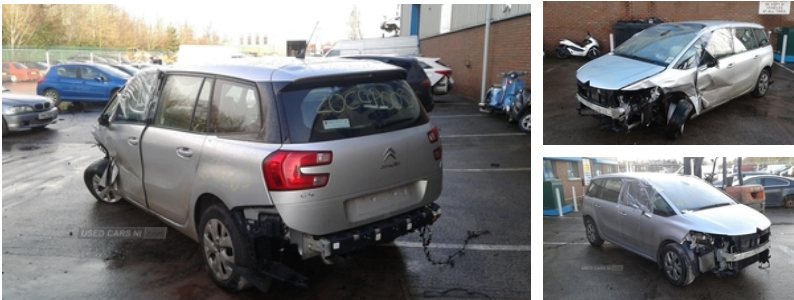

84 Armagh Road,, Dungannon, BT71 7JA
Option 3: 02837549092

Citroen C4 1.6 e-HDi 115 Airdream VTR+ 5dr | May 2014

Engine and gearbox are both in good working condition as are the rest of the parts that are still available. Breaking a wide range of cars with hundreds in stock. For any queries on a part for this car or any other particular car give T-met a call on ARMAGH 028 37 549092 option 3.

Fuel Type:	Diesel
Transmission:	Manual
Colour:	Silver
Engine Size:	1560
CO2 Emission:	105
Tax Band:	B (£20 p/a)
Body Style:	MPV
Insurance group:	19A
Reg:	EA14BWG

release, Service indicator, Split folding rear seats, Super wide panoramic acoustic windscreen, Three foldable/retractable rear head restraints [row 2], Three individual sliding/fold flat rear seats [row 2], Traction control, Transponder immobiliser, Trip computer, Tyre pressure monitor, Under floor storage compartment [row 2], Variable Power Assisted Steering