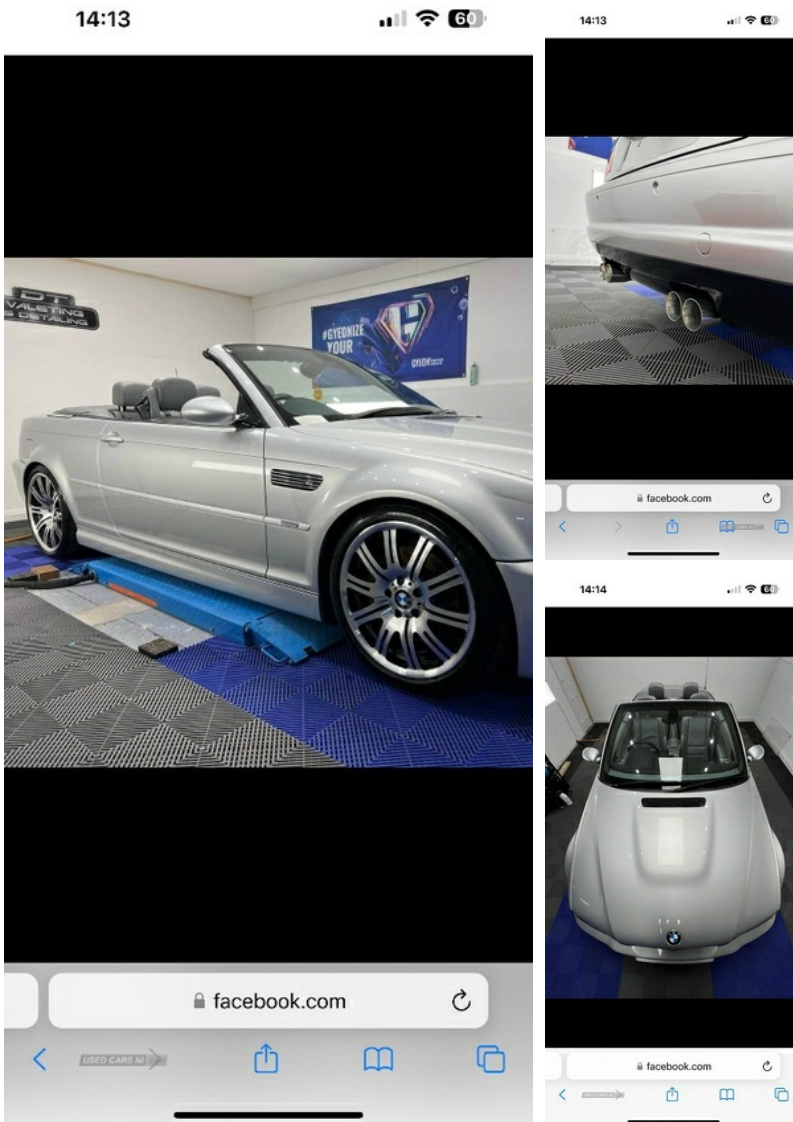

**BMW M3 M3 2dr | May 2004****£12,995**

May 2004 BMW E46 M3 Convertible

This car has been lovingly restored to its former glory

Full service history all recalls done too

MOT'D to April 2025

83k miles

Manual

Carbon Pack

Red Roof

Unmarked grey leather

New lights

New side vents

New grill

<b>Miles:</b>	83000
<b>Fuel Type:</b>	Petrol
<b>Transmission:</b>	Manual
<b>Colour:</b>	Silver
<b>Engine Size:</b>	3246
<b>CO2 Emission:</b>	292
<b>Tax Band:</b>	K (£415 p/a)
<b>Body Style:</b>	Convertible
<b>Insurance group:</b>	44E
<b>Reg:</b>	D12Jon

**Technical Specs****DIMENSIONS**

<b>Length:</b>	4492mm
<b>Width:</b>	1780mm
<b>Height:</b>	1370mm
<b>Seats:</b>	4
<b>Luggage Capacity (Seats Up):</b>	260L
<b>Gross Weight:</b>	2100KG
<b>Max. Loading Weight:</b>	445KG

Looks and drives as it should

May part ex at trade prices money up or down  
£12995

For further details contact Peter 07523698574 or Andrew  
07742547534