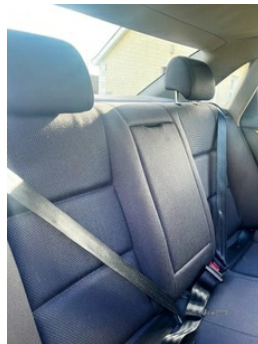

Audi A4 1.9 TDI 130 SE [6] 4dr | Apr 2004

£1,200

Miles:	248368
Fuel Type:	Diesel
Transmission:	Manual
Colour:	Red
Engine Size:	1896
Tax Band:	G (£255 p/a)
Body Style:	Saloon
Reg:	FNZ7133

Technical Specs

DIMENSIONS

Length:	4548mm
Width:	1772mm
Height:	1428mm
Seats:	5

Luggage Capacity (Seats Up):	445L

Gross Weight:	1955KG
Max. Loading Weight:	550KG

PERFORMANCE & ECONOMY

Fuel Consum. (Urban Cold):	37.6MPG

Fuel Consum. (Extra Urban):	61.4MPG

Fuel Consum. (Combined):	50.4MPG

Fuel Tank Capacity:	70L

Number Of Gears:	6 SPEED

Top Speed:	130MPH

Acceleration 0-100 km/h:	9.9s

Engine Power BHP:	128.7BHP

2004 Audi A4 1.9 TDI for sale.
Full service history available.
Full years MOT.
Extremely well kept and smooth running car.
Only 2 owners from new.
For more details ring 07714439105.

Vehicle Features

10 speakers, ABS+EBD+Brake assist, Anti theft alarm+ultrasonic protection(Thatcham1), ASR traction control, Body colour bumpers, Can holder in centre console, Colour keyed bumpers and door sills, Colour keyed door mirrors/handles, Cruise control, Digital clock with date indicator, Diversity antenna integrated in rear window, Driver's information system, Driver + passenger vanity mirrors, Driver/front passenger airbag, Dust/pollen filters, Electrically adjustable door mirrors, Electric front windows, Electric headlight adjustment, Electric rear windows, Electronic climate control (ECC), ESP, Front and rear fog lamps, Front head restraints, Front seatbelt pretensioners, Front side airbags, Fully zinc galvanised body, Heated door mirrors, Heated washer jets, Heat insulating tinted glass, Height/reach adjustable steering column, Immobiliser, Independent driver/pass climate controls, Leather gear knob/gaiter, Locking wheel bolts, Outside temperature gauge,